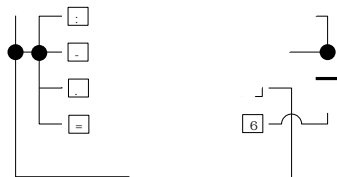

a high-perfor
 hronous re
 ited for fly
 condary di
 nder densit
 supports d
 uasi-reson
 e (CCM) op
 d with ad
 with 4 A si

ing detect
 ing on du
 n-on bla
 ff due to
 reases s
 ency.

generate
 g auxili
 ation. T
 ations
 oltage r
 availab

B

BP6211B
Fast Turn-Off Synchronous Rectifier
for CCM/DCM Flyback Converter

Ordering Information

Part Number	Package	Packing	Marking
BP6211B	SOP-8	Tape & Reel	

BPS Confidential

BPS Con